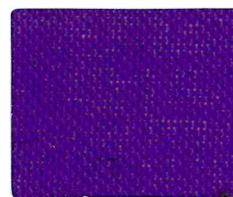

BROOK WOVEN FLAG

R02 Red

R01 Red

R06 Crimson

Q01 Orange

Y08 German Yellow

Y03 Gold

Y10 Swedish Yellow

Y01 Yellow

Y02 Cream

W01 Optic White

X07 Dark Grey

X01 Black

B08 Navy Blue

B07 Royal Blue

B01 Reflex Blue

B06 Queens Award
Blue

B05 Intermediate
Blue

B23 Swedish Blue

B03 Azure Blue

B02 Light Blue

B10 Purple

G05 Dark Green

G08 Emerald Green