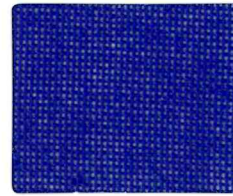

BROOK WOVEN FLAG

R02 Red

R01 Red

R06 Crimson

Q01 Orange

Y08 German Yellow

Y03 Gold

Y10 Swedish Yellow

Y01 Yellow

Y02 Cream

W01 Optic White

X07 Dark Grey

X01 Black

B08 Navy Blue

B07 Royal Blue

B01 Reflex Blue

B06 Queens Award
Blue

B05 Intermediate
Blue

B23 Swedish Blue

B03 Azure Blue

B02 Light Blue

B10 Purple

G05 Dark Green

G08 Emerald Green