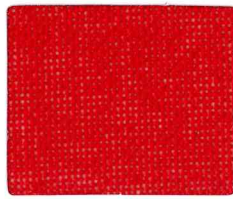

BROOK WOVEN FLAG

R02 Red

R01 Red

R06 Crimson

Q01 Orange

Y08 German Yellow

Y03 Gold

Y10 Swedish Yellow

Y01 Yellow

Y02 Cream

W01 Optic White

X07 Dark Grey

X01 Black

B08 Navy Blue

B07 Royal Blue

B01 Reflex Blue

B06 Queens Award
Blue

B05 Intermediate
Blue

B23 Swedish Blue

B03 Azure Blue

B02 Light Blue

B10 Purple

G05 Dark Green

G08 Emerald Green